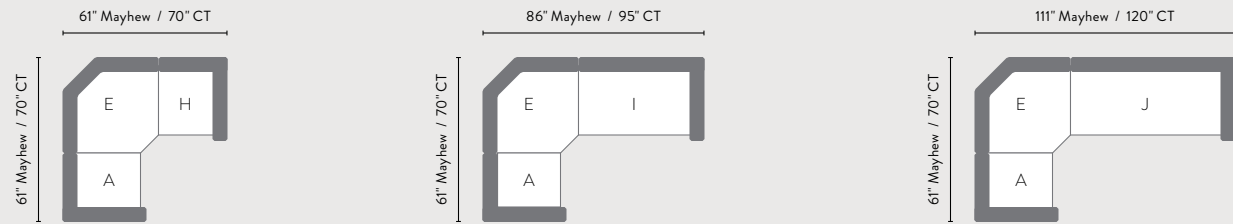

Mayhew & Classic Terrace (CT) Sectional Arrangement Options

- **A** Right Arm Club Chair
- **B** Right Arm Loveseat
- **C** Right Arm Sofa
- **D** Right Arm Chaise Lounge
- **E** Corner Section
- **F** Center Armless Section
- **G** Armless Chaise Lounge
- **H** Left Arm Club Chair
- **I** Left Arm Loveseat
- **J** Left Arm Sofa
- **K** Left Arm Chaise Lounge

Right Arm Club Chair