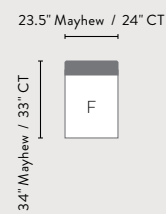

Right Arm Club Chair

Right Arm Loveseat

Right Arm Sofa

Chaise Lounge (Right Arm, Armless & Left Arm Options)

Center Armless Section

COMFO BACK HDPE

<p>Comfo Back Adirondack Chair (PATC2400) 31.5" W X 32.5" D X 38.5" H Arm Height 24"</p>	<p>Comfo Back Folding Adirondack Chair (PFAC3240) 31" W X 33" D X 38.5" H Arm Height 24"</p>	<p>NEW!</p> <p>Comfo Back Upright Adirondack Chair (PUAC2424) 32" W X 31" D X 41.25" H Arm Height 24"</p>	<p>Comfo Back Deck Chair (PCTC2400) 27" W X 29" D X 46" H Arm Height 26.25"</p>
<p>Comfo Back Rocker (PTR2400) 27" W X 36" D X 45.5" H Arm Height 27"</p>	<p>Comfo Back Dining Chair (PEDC2127) 27.5" W X 24.5" D X 42" H Arm Height 26.5"</p>	<p>Comfo Back Swivel Rocker Dining Chair (ESDC2127) 27.5" W X 27" D X 40" H Arm Height 26"</p>	<p>Comfo Back Counter Chair (PECC2131) 27.5" W X 29" D X 45.5" H Arm Height 31"</p>
<p>Comfo Back Swivel Counter Chair (ESCC2131) 27.5" W X 27" D X 45" H Arm Height 31"</p>	<p>Comfo Back Bar Chair (PEBC2135) 27.5" W X 29" D X 49.5" H Arm Height 35"</p>	<p>Comfo Back Swivel Bar Chair (ESBC2135) 27.5" W X 27" D X 50" H Arm Height 35"</p>	<p>Comfo Back XT Chair (PEXTC2139) 27.5" W X 29" D X 53" H Arm Height 38.5"</p>
<p>Comfo Back Swivel XT Chair (ESXTC2139) 27.5" W X 27" D X 53" H Arm Height 38.25"</p>	<p>Comfo Back Single Glider (PCTG2400) 26.5" W X 30" D X 44.5" H Arm Height 25"</p>	<p>Comfo Back Swivel Glider (PCSG2644) 26.5" W X 31" D X 46" H Arm Height 26"</p>	<p>Comfo Back Single Counter Glider (PCCG2400) 26.5" W X 36.5" D X 52" H Arm Height 31.5"</p>