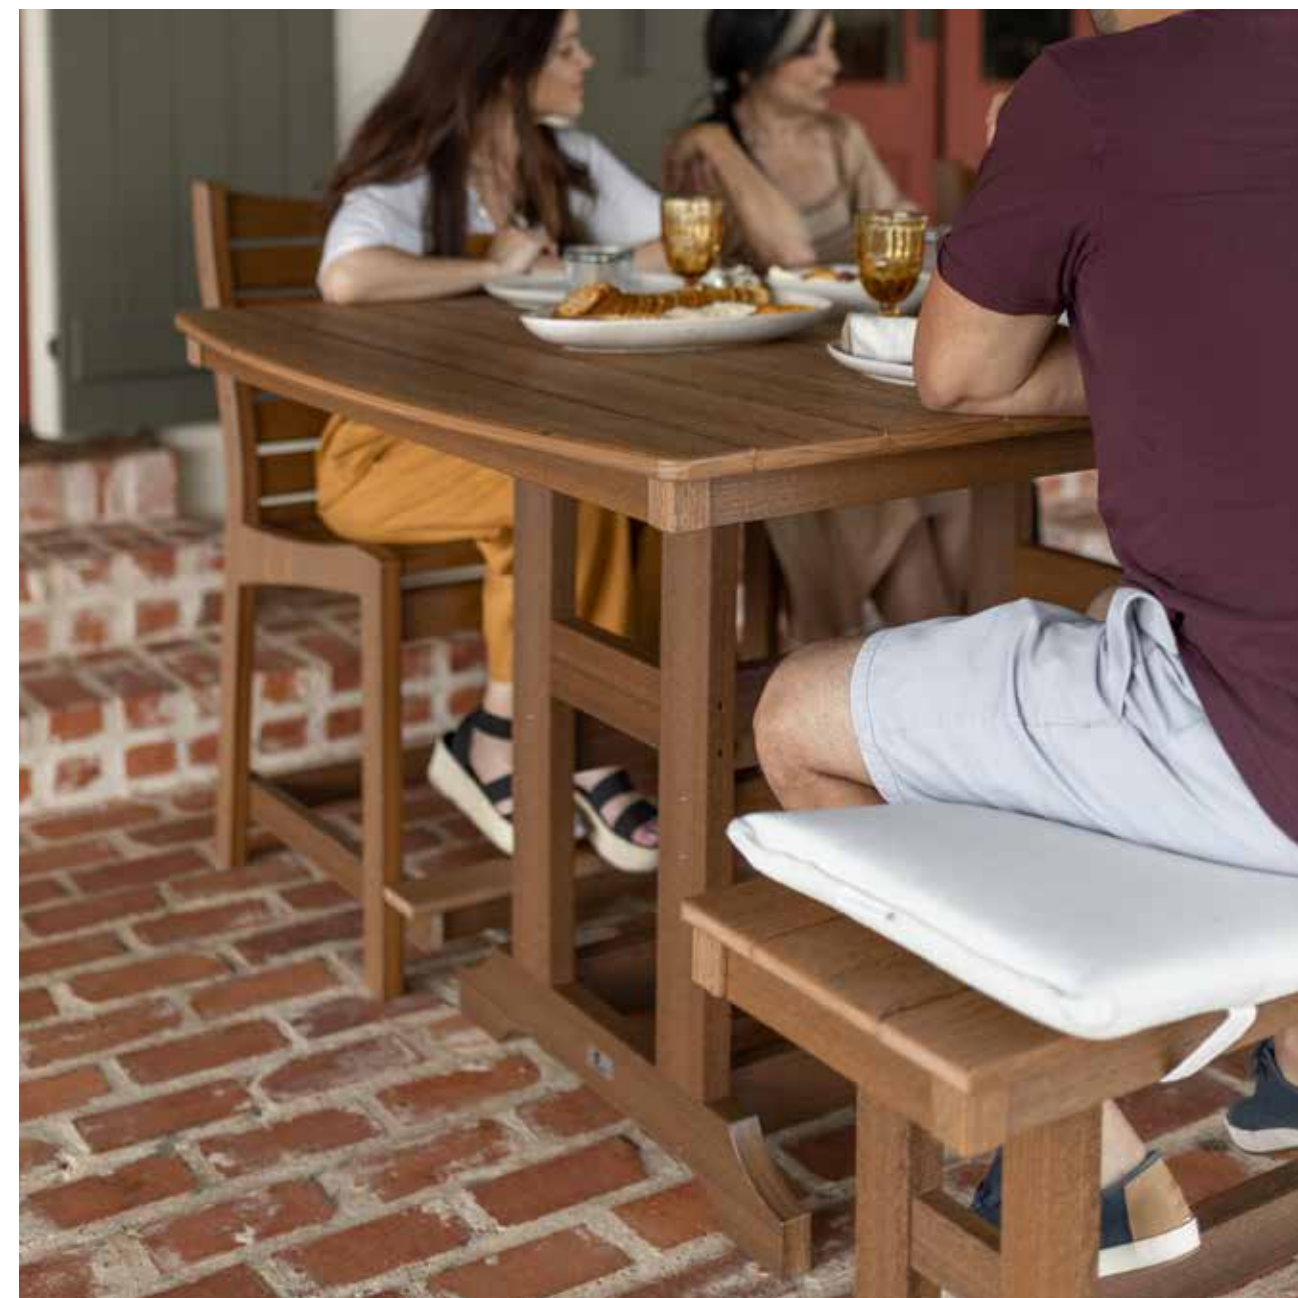

LEFT: Garden Classic 44" x 96" Rectangular Dining Fire Table in Natural Teak on White paired with Bristol Swivel and Bristol Stationary Dining Chairs in Natural Teak on White. Shown with 8' x 11' London Rug. **ABOVE:** Garden Classic 44" x 96" Rectangular Counter Table in Antique Mahogany. Paired with a Garden Classic 44" Bench and Bristol Counter Chairs in Antique Mahogany.