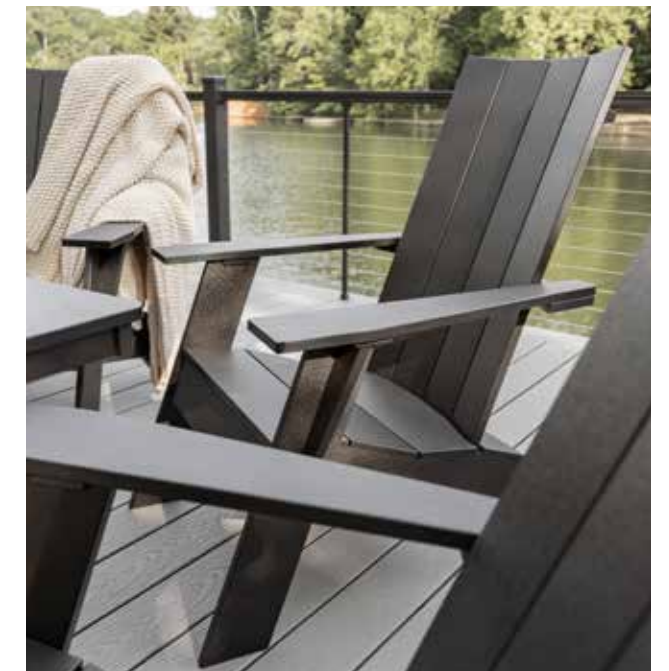

CONTEMPORARY STYLE FOR YOUR OUTDOOR LIVING SPACE. MADE WITH PREMIUM MARINE-GRADE POLY.

LEFT: Nordic Loveseat and Nordic Sofa in Fog with cushions in Cast Sage. Throw pillows in Blend Linen and Cast Sage with lumbar pillows in Nurture Driftwood. | **ABOVE: (Clockwise from Top)** Nordic Loveseat, Nordic Sofa and Nordic Rectangular Coffee Table in Fog with cushions in Cast Sage. Throw pillows in Blend Linen and Cast Sage. | Nordic Adirondacks in Matte Black.