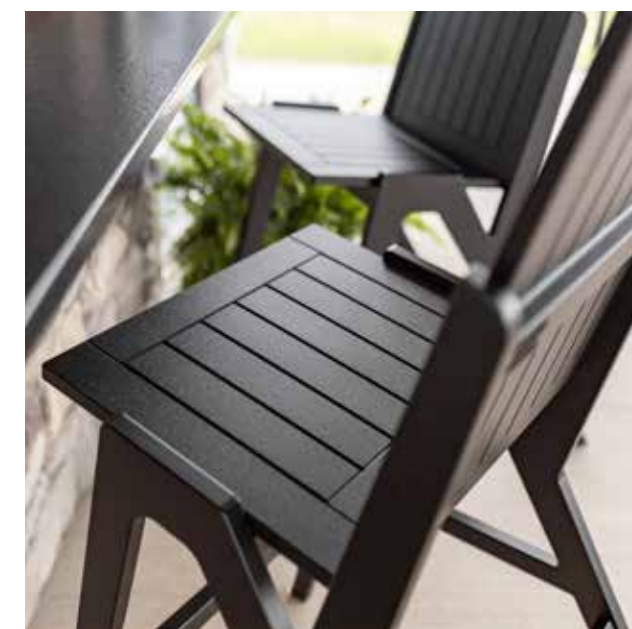

KINSLEY

A THIN PROFILE WITH CONTOURED TRIM WILL TAKE OUTDOOR SEATING TO THE NEXT LEVEL WITH OUR KINSLEY CHAIRS