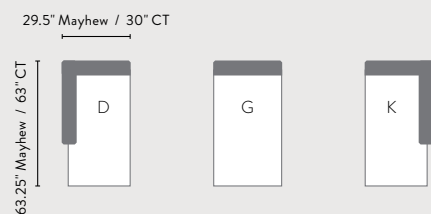

Right Arm Club Chair

Right Arm Loveseat

Right Arm Sofa

Chaise Lounge (Right Arm, Armless & Left Arm Options)

Center Armless Section

COMFO BACK HDPE

<p>Comfo Back Adirondack Chair (PATC2400) 31.5" W X 32.5" D X 38.5" H Arm Height 24"</p>	<p>Comfo Back Folding Adirondack Chair (PFAC3240) 31" W X 33" D X 38.5" H Arm Height 24"</p>	<p>NEW!</p> <p>Comfo Back Upright Adirondack Chair (PUAC2424) 32" W X 31" D X 41.25" H Arm Height 24"</p>	<p>Comfo Back Deck Chair (PCTC2400) 27" W X 29" D X 46" H Arm Height 26.25"</p>
<p>Comfo Back Rocker (PTR2400) 27" W X 36" D X 45.5" H Arm Height 27"</p>	<p>Comfo Back Dining Chair (PEDC2127) 27.5" W X 24.5" D X 42" H Arm Height 26.5"</p>	<p>Comfo Back Swivel Rocker Dining Chair (ESDC2127) 27.5" W X 27" D X 40" H Arm Height 26"</p>	<p>Comfo Back Counter Chair (PECC2131) 27.5" W X 29" D X 45.5" H Arm Height 31"</p>
<p>Comfo Back Swivel Counter Chair (ESCC2131) 27.5" W X 27" D X 45" H Arm Height 31"</p>	<p>Comfo Back Bar Chair (PEBC2135) 27.5" W X 29" D X 49.5" H Arm Height 35"</p>	<p>Comfo Back Swivel Bar Chair (ESBC2135) 27.5" W X 27" D X 50" H Arm Height 35"</p>	<p>Comfo Back XT Chair (PEXTC2139) 27.5" W X 29" D X 53" H Arm Height 38.5"</p>
<p>Comfo Back Swivel XT Chair (ESXTC2139) 27.5" W X 27" D X 53" H Arm Height 38.25"</p>	<p>Comfo Back Single Glider (PCTG2400) 26.5" W X 30" D X 44.5" H Arm Height 25"</p>	<p>Comfo Back Swivel Glider (PCSG2644) 26.5" W X 31" D X 46" H Arm Height 26"</p>	<p>Comfo Back Single Counter Glider (PCCG2400) 26.5" W X 36.5" D X 52" H Arm Height 31.5"</p>