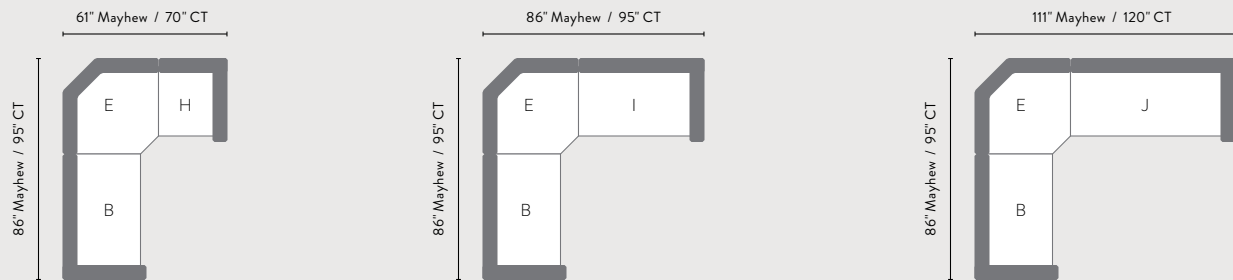

Right Arm Loveseat